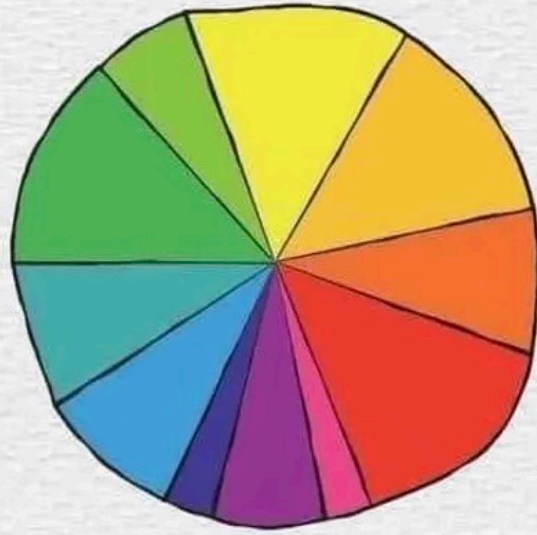

WHAT PEOPLE THINK PUPPY SOCIALIZATION IS

- Playing with other dogs
- Meeting people
- Going to the dog park
- Going to a dog friendly patio

WHAT PUPPY SOCIALIZATION ACTUALLY IS

- Exposure to different Sounds
- Exposure to different Smells
- Exposure to novel sights and objects
- Experiencing various floor materials
- Experiencing different types of handling & touches
- Visiting novel buildings & environments
- Meeting dogs
- Meeting adults
- Meeting children
- Maintaining focus around all types of animals
- Maintaining focus around unfamiliar humans