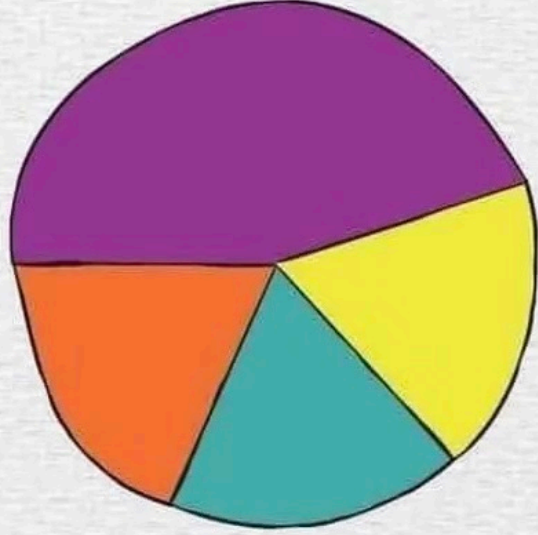

WHAT PEOPLE THINK PUPPY SOCIALIZATION IS

- Playing with other dogs
- Meeting people
- Going to the dog park
- Going to a dog friendly patio

WHAT PUPPY SOCIALIZATION ACTUALLY IS

- Exposure to different Sounds
- Exposure to different Smells
- Exposure to novel sights and objects
- Experiencing various floor materials
- Experiencing different types of handling & touches
- Visiting novel buildings & environments
- Meeting dogs
- Meeting adults
- Meeting children
- Maintaining focus around all types of animals
- Maintaining focus around unfamiliar humans